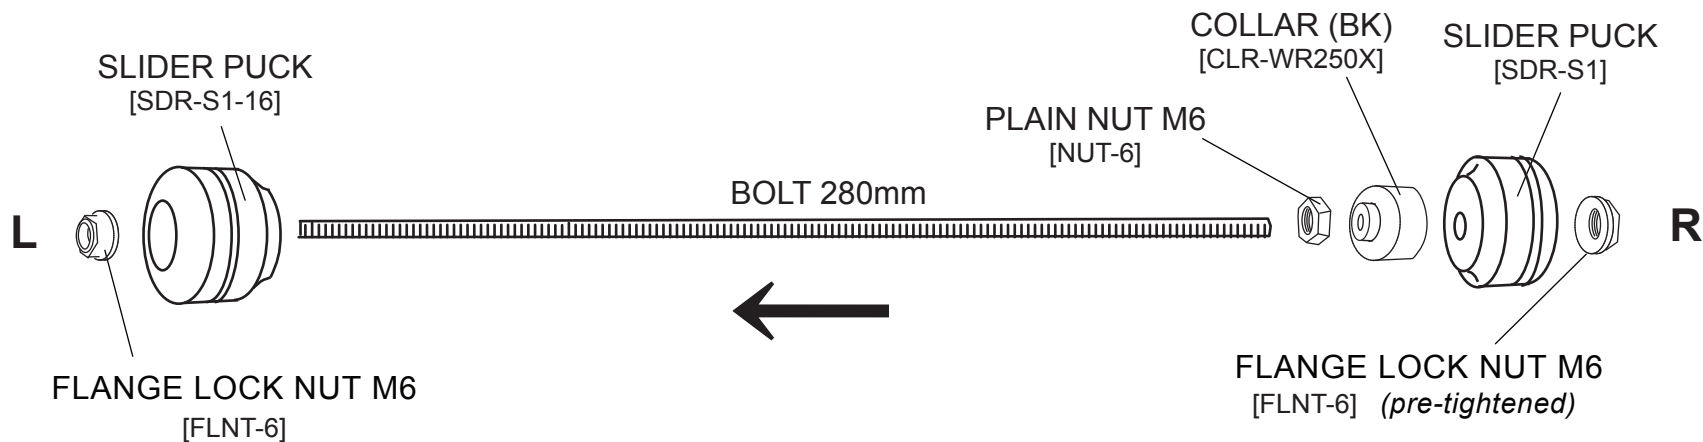

YAMAHA WR250X FRONT + REAR AXLE SLIDERS

part# Y-WR250AS-F / Y-WR250AS-R

FRONT (Y-WR250AS-F)

REAR (Y-WR250AS-R)