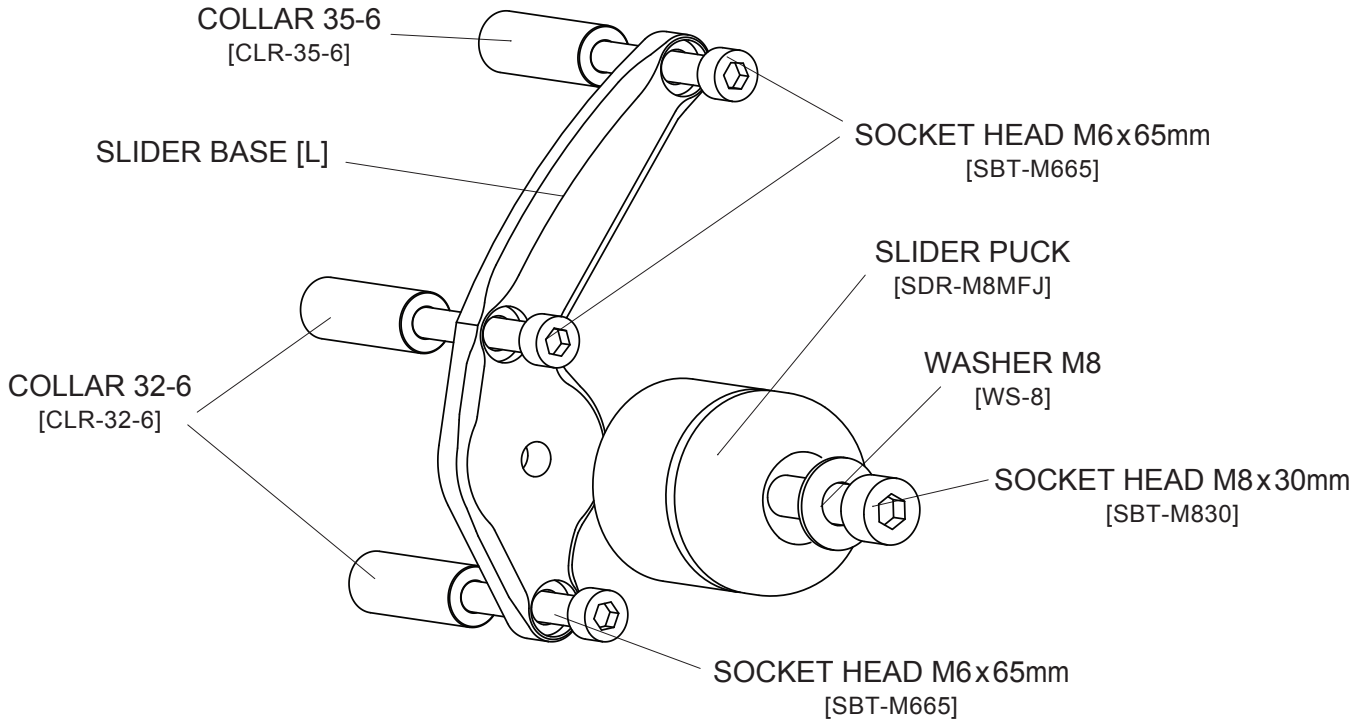

[L] ENGINE SLIDER part# T-D76520ESL

[R] ENGINE SLIDER part# T-67513ESR