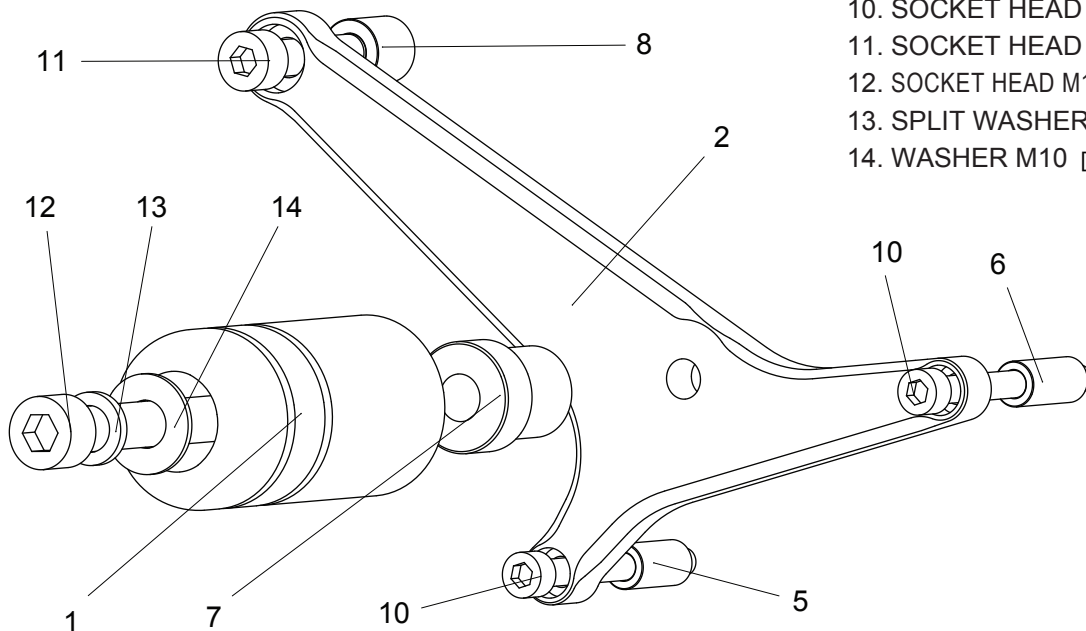

1. SLIDER PUCK [SDR-L10-85MFJ] (x2)
2. SLIDER BASE [L]
3. SLIDER BASE [R]
4. COLLAR 9-6 (x2)
5. COLLAR 20-6
6. COLLAR 22-6
7. COLLAR 30V-10(BK) (x2)
8. COLLAR 15-8 (x2)
9. SOCKET HEAD M6×50 [SBT-M650] (x2)
10. SOCKET HEAD M6×60 [SBT-M660] (x2)
11. SOCKET HEAD M8×45 [SBT-M845] (x2)
12. SOCKET HEAD M10×60 (P-1.25) [SBT-M1060] (x2)
13. SPLIT WASHER M10 [SWS-10] (x2)
14. WASHER M10 [WS-10] (x2)

[L]