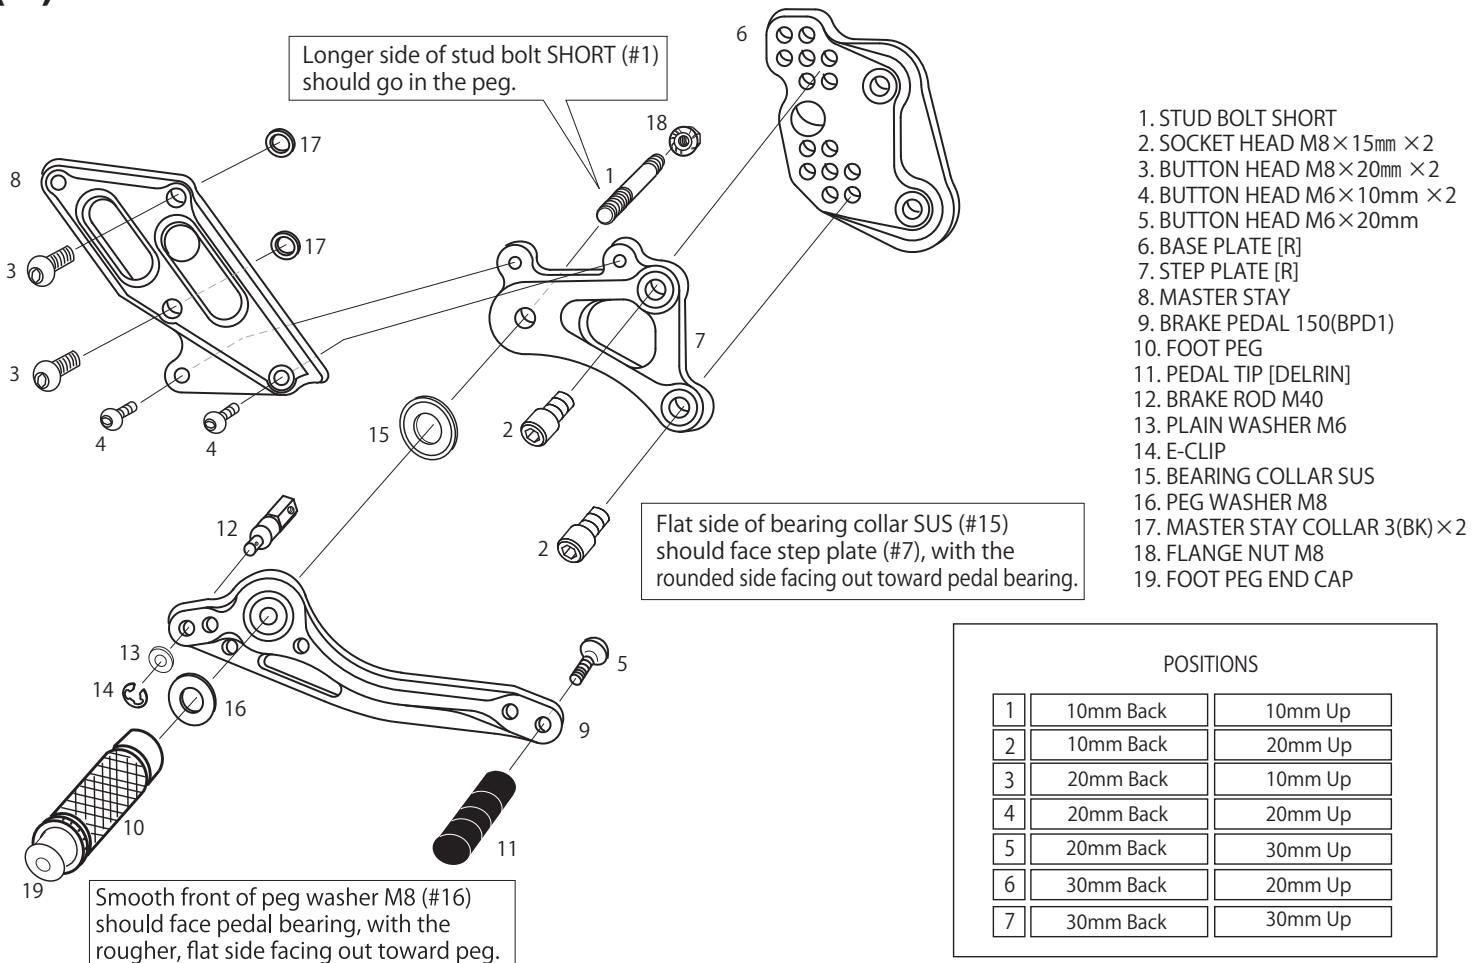

YAMAHA FZ1 '06- REAR SETS (v1 design)

(R) P-1.25 brake light switch included.

All measurements are in relation to stock position (0 mm)