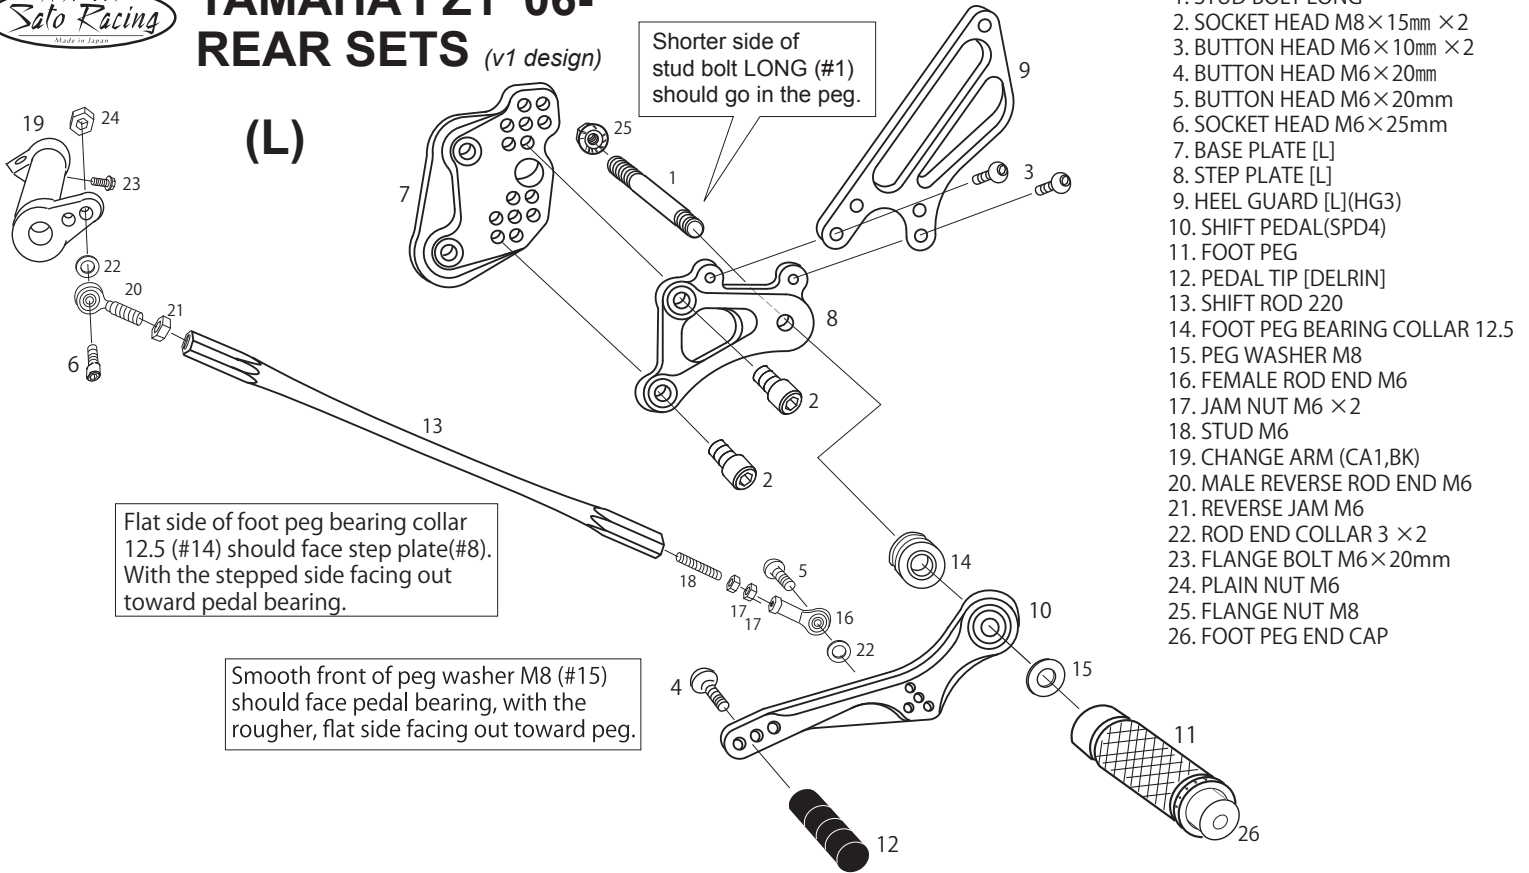

YAMAHA FZ1 '06- REAR SETS (v1 design)

(R) P-1.25 brake light switch included.

All measurements are in relation to stock position (0 mm)