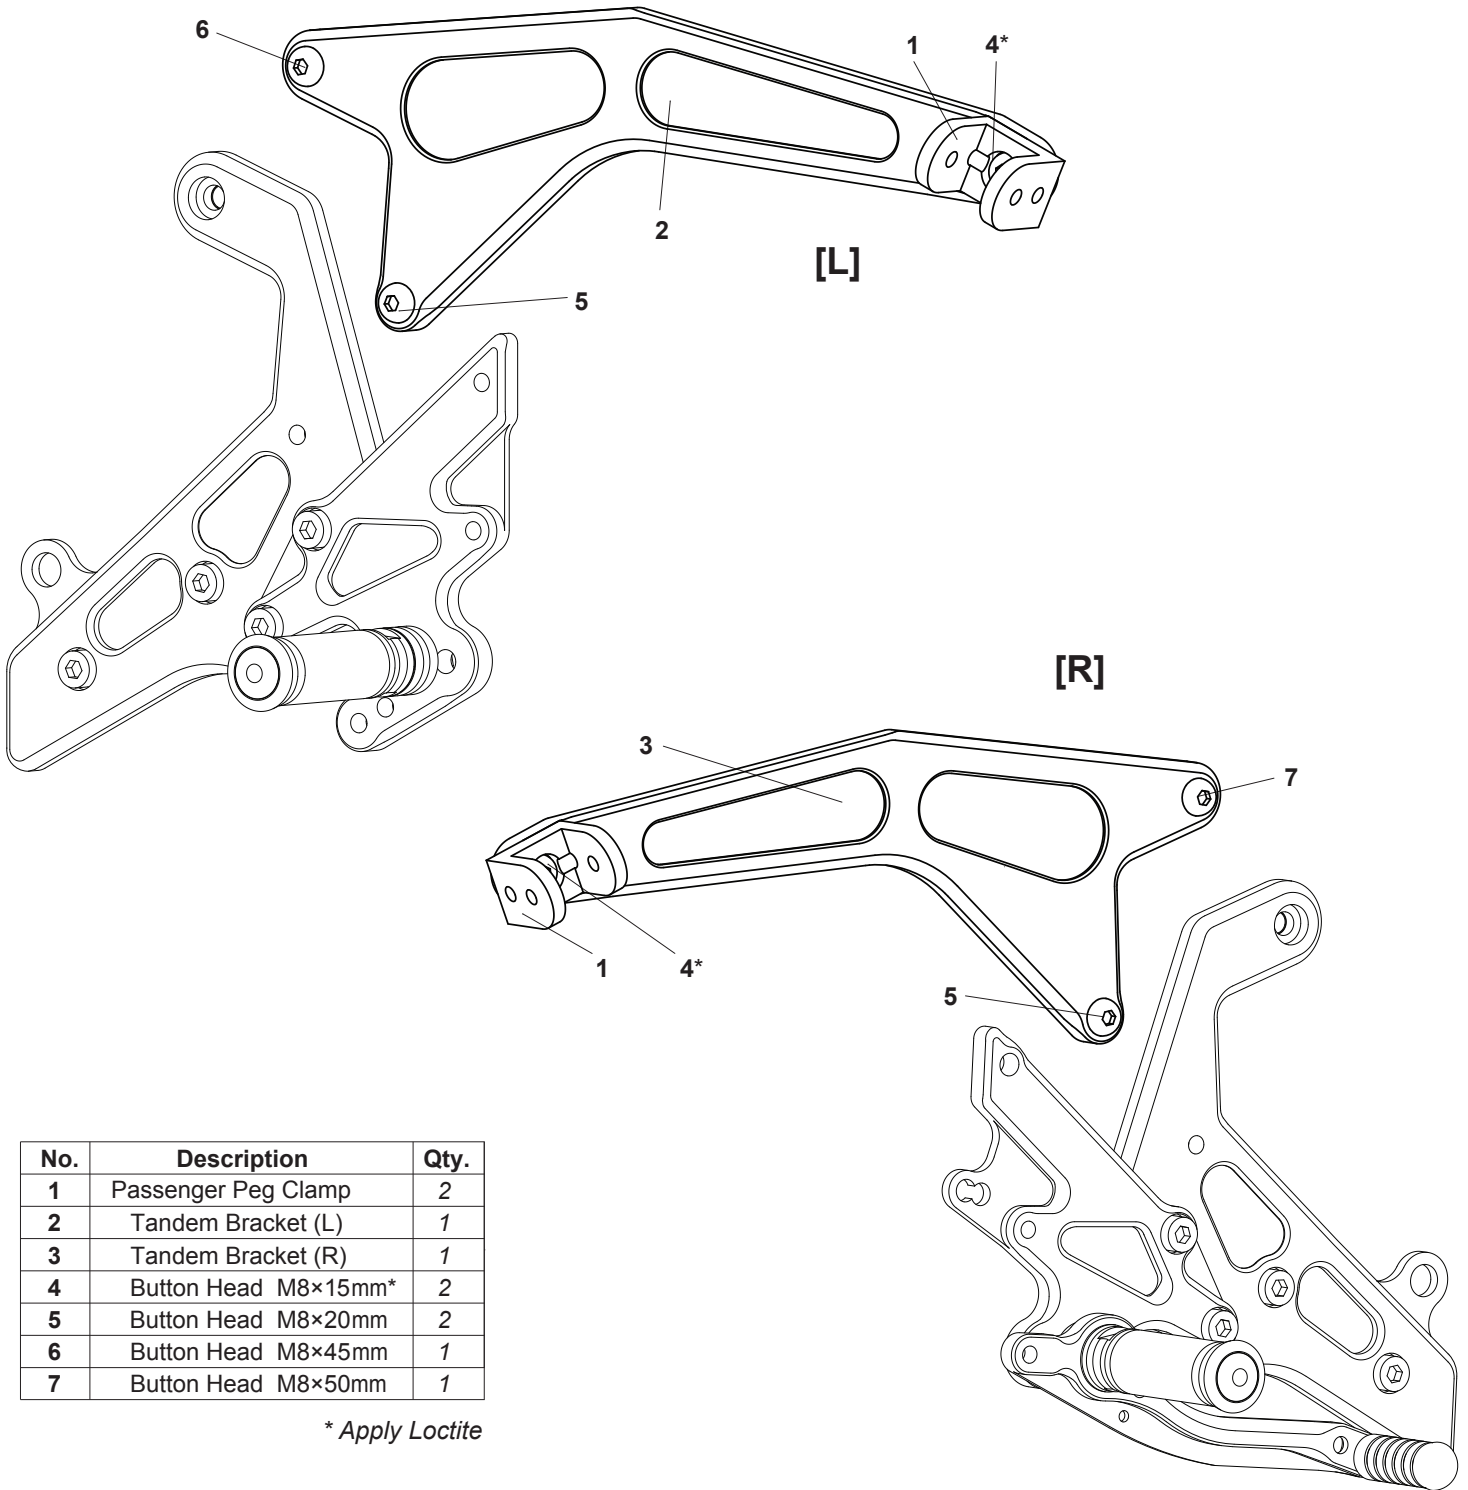

# KAWASAKI Ninja 650 ('12-'16) TANDEM BRACKETS (part# K-65012TB)

for use with SATO Rear Sets part# K-65012RS

Use with the stock passenger pegs

\* Apply Loctite