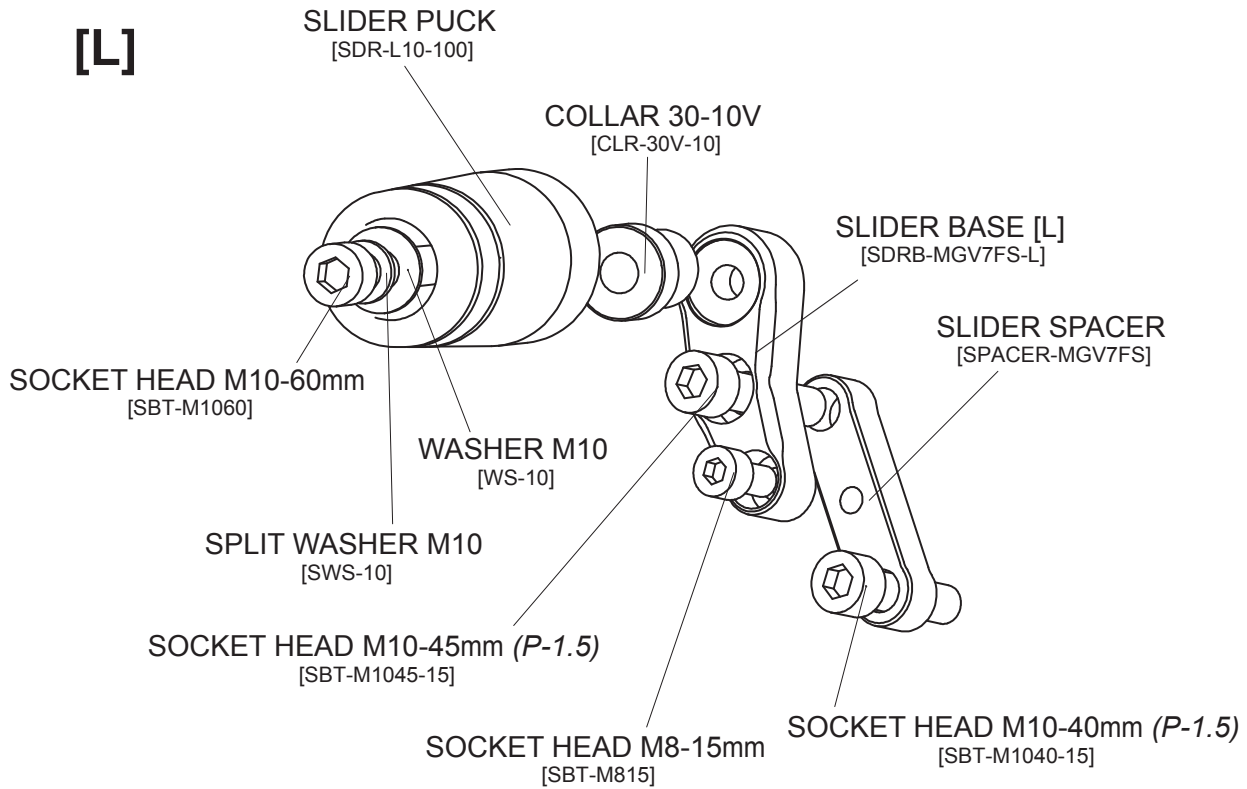

# Moto Guzzi V7 ('08-'14)

## FRAME SLIDERS

part# MG-V7FS

[L]

[R]